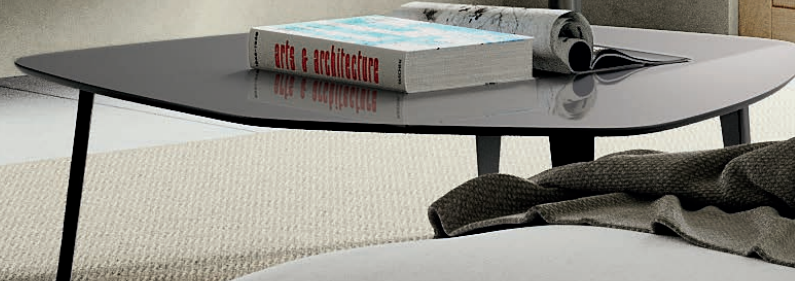

GIORNO.

A built-in wall unit featuring a light-colored wood-grain panel. It includes two open shelves on the left holding books and a ceramic vase. A framed landscape photograph is mounted in the center. To the right is a cabinet with a white door and open shelving containing books and decorative items.

A long, low-profile console table with a light-colored top and a dark base. It features glass-fronted sections displaying books and vases. A stack of books is placed on top of the table.

DICIOTTO
sistema giorno / *day system*