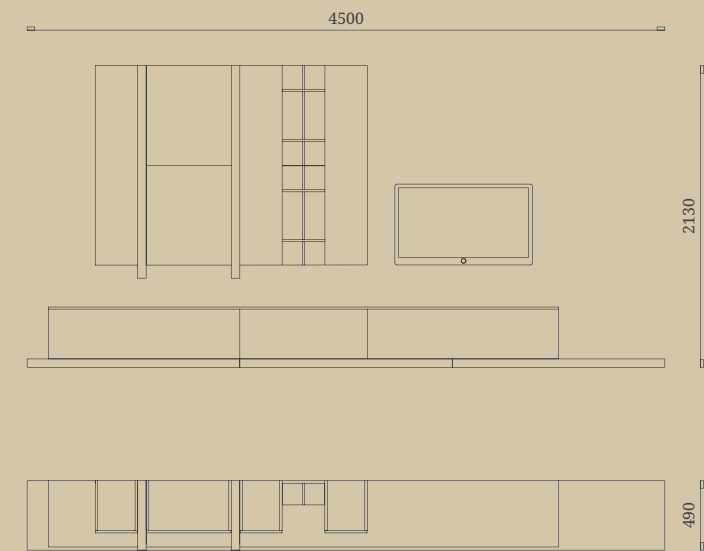

DICIOTTO
sistema giorno / *day system*

Basi a terra: nobilitato Canapa
Top: nobilitato Eucalipto
Elementi Verticali: nobilitato Eucalipto
Pensili: nobilitato Canapa
Pensile Plot: nobilitato Eucalipto e laccato opaco Marrone scuro
Elementi Odeon: nobilitato Eucalipto

Floor-standing base units: melamine-faced Canapa
Top: melamine-faced Eucalipto
Vertical elements: melamine-faced Eucalipto
Wall units: melamine-faced Canapa
Plot wall unit: melamine-faced Eucalipto and matt lacquered Marrone scuro
Odeon elements: melamine-faced Eucalipto

NEWMAN
tavolini / *coffee tables*

Laccato opaco Marrone scuro
Top: gres lucido Calacatta

Matt lacquered Marrone scuro
Top: glossy Calacatta gres

DICIOTTO

NEWMAN