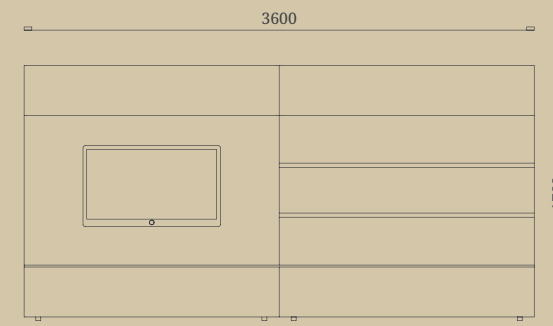

DICIOTTO
sistema giorno / *day system*

Basi a terra: laccato opaco Grigio città e top Grigio Londra
Pensili: laccato opaco Grigio città
Elemento porta tv: nobilitato Fossil wood e mensole laccato opaco Grigio Londra

Floor-standing base units: matt lacquered Grigio città and top in Grigio Londra

Wall units: matt lacquered Grigio città

TV panel elements: melamine-faced Fossil wood and shelves in matt lacquered Grigio Londra

NEWMAN
tavolini / *coffee tables*

Frassino tinto Eucalipto chiaro
Top: gres lucido Stone grey

Eucalipto chiaro stained ash wood

Top: glossy Stone grey gres

DICIOTTO

NEWMAN